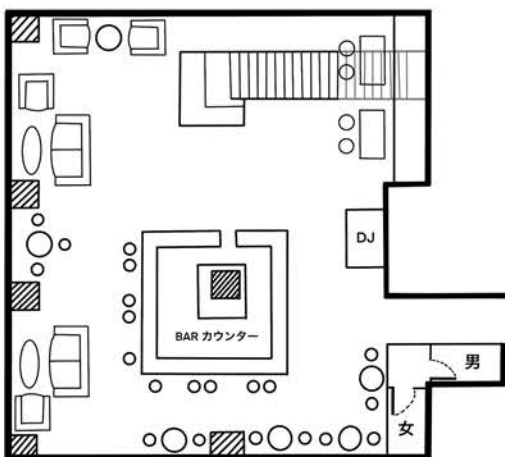

**BANQUET & CONFERENCE**

**THE LIVELY BAR 【14F】**

**STANDARD**  
 Up to 40 seats

**BANQUET**  
 (Standing) up to 60 pax  
 (Sit) up to 30 seats

**DJ PARTY**  
 (Standing) up to 50 pax  
 (Sit) up to 28 seats