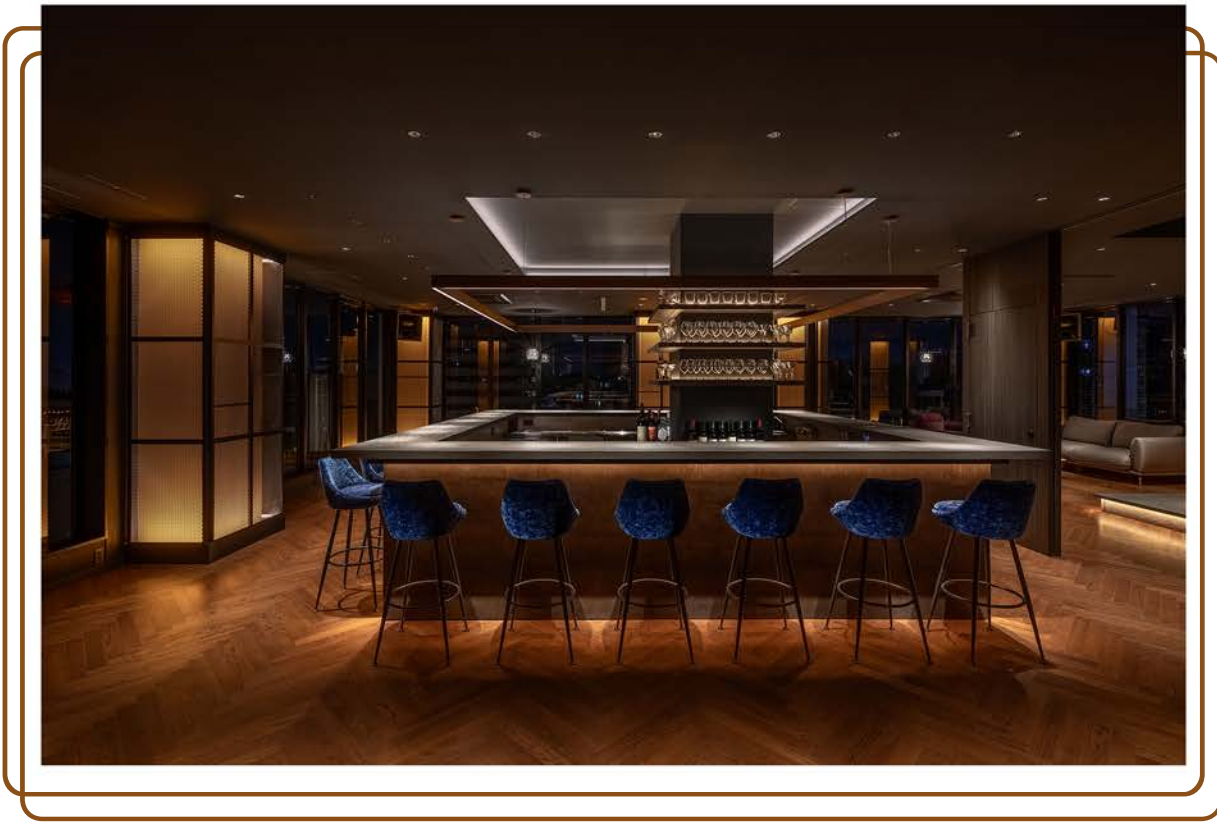

**BANQUET & CONFERENCE**

**THE LIVELY BAR 【14F】**

**STANDARD**  
 Up to 40 seats

**BANQUET**  
 (Standing) up to 60 pax  
 (Sit) up to 30 seats

**DJ PARTY**  
 (Standing) up to 50 pax  
 (Sit) up to 28 seats