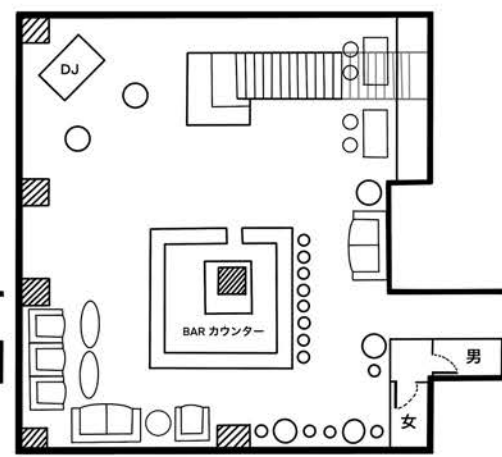

**BANQUET & CONFERENCE**

**THE LIVELY BAR 【14F】**

**STANDARD**  
 Up to 40 seats

**BANQUET**  
 (Standing) up to 60 pax  
 (Sit) up to 30 seats

**DJ PARTY**  
 (Standing) up to 50 pax  
 (Sit) up to 28 seats