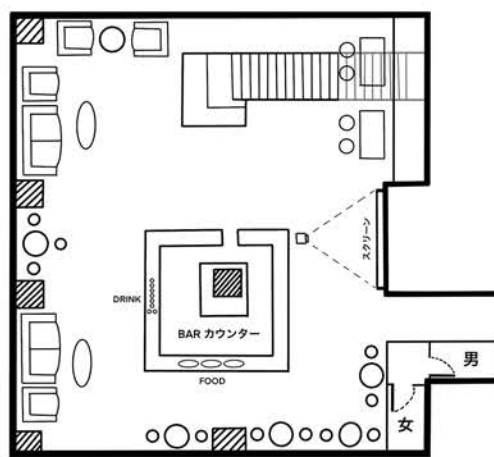

**BANQUET & CONFERENCE**

**THE LIVELY BAR 【14F】**

**STANDARD**  
 Up to 40 seats

**BANQUET**  
 (Standing) up to 60 pax  
 (Sit) up to 30 seats

**DJ PARTY**  
 (Standing) up to 50 pax  
 (Sit) up to 28 seats